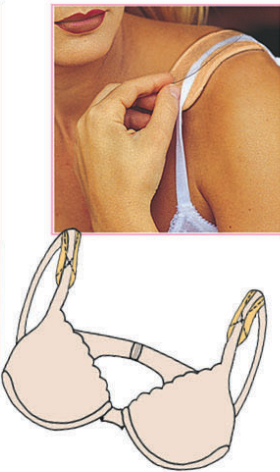

NEW

Comfortably reduce your bra's back band up to 2 full inches (depending on bra).

- Perfect for women wearing large cup sizes and small back band sizes.
- Handy when bra back has stretched out of shape but the bra is still in good condition.
- Helpful for women between cup sizes.

Increases the size of the bra's back band up to 3 inches.

Will not fray when cut.

CORSET EXTENDER
add comfort to your corset
S/5051

13-HOOK - can be cut to 10-11-12-hook.
IVORY, WHITE, BLACK

Expands most standard 10- to 13-hook corsets for extra breathing room.

CUSH-EEZ®
Shock absorbers for the shoulders!
S/4000 PATENTED

Guaranteed to relieve pressure and pain from uncomfortable bra straps digging into your shoulders.

1 PAIR
TAUPE
ONE SIZE
FOR STRAPS UP TO 3/4" WIDE