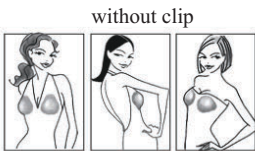

REVEAL® CLEAVAGE

5-way strapless advantage

S/7820

Can be used 5 different ways – with and without clip.

Reuse 50 times or more!

with clip