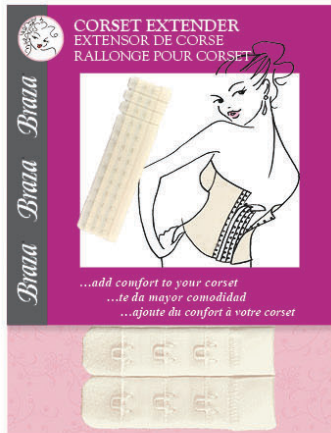

Will not fray when cut.

CORSET EXTENDER
add comfort to your corset
S/5051

13-HOOK - can be cut to 10-11-12-hook.
IVORY, WHITE, BLACK

Expands most standard 10- to 13-hook corsets for extra breathing room.