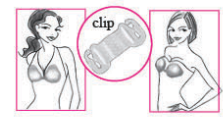

1 PAIR, **REUSABLE**
CLEAR SILICONE
SIZES: A - C