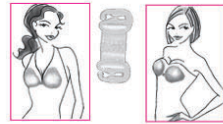

without clip