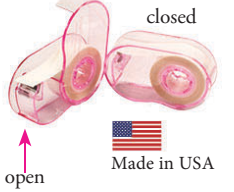

Made in USA

CLOTHING ADHESIVES
double-sided adhesive strips

S/1007

Keeps clothing, sox and jewelry in place.

40 STRIPS!

Made in USA

SMART TAPE® COMPACT
styling strips in an aluminum case
S/1017

36 STRIPS
CRACK 'N PEEL LINER
MIRROR
IN A REUSABLE CASE

For all last-minute dressing fixes.

FLASH TAPE® MINI
compact dispenser, double-sided dressing tape

S/1012

10' OF TAPE
BLACK, PINK
Perfect size for any purse.
crack 'n peel liner

Made in USA

UPSIE DAISIE®
Holds up all strapless dresses & gowns... defy gravity!