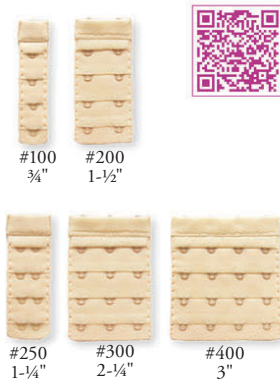

USE	IF YOU WEAR THIS BRA SIZE				
A	32A	34A	32B		
B	36A	38A	34B	36B	32C
C	38B	34C	36C	32D	
D	38C	40C	34D		
DD	36D	32DD	34DD		USA UK

STRAPLESS ANGEL

Our basic winner for years!

S/3500

Reusable 50 times or more!

1 BRA, **REUSABLE**
BEIGE, BLACK
SIZES: A-DD

Oversized side-tabs for added support.

BRA HELPERS

Bring it down!

THE LOW DOWN®
bra back converter
S/8060

1 PIECE
BEIGE
ONE SIZE FITS 32A-40DD

Brings the bra back band down up to 2".